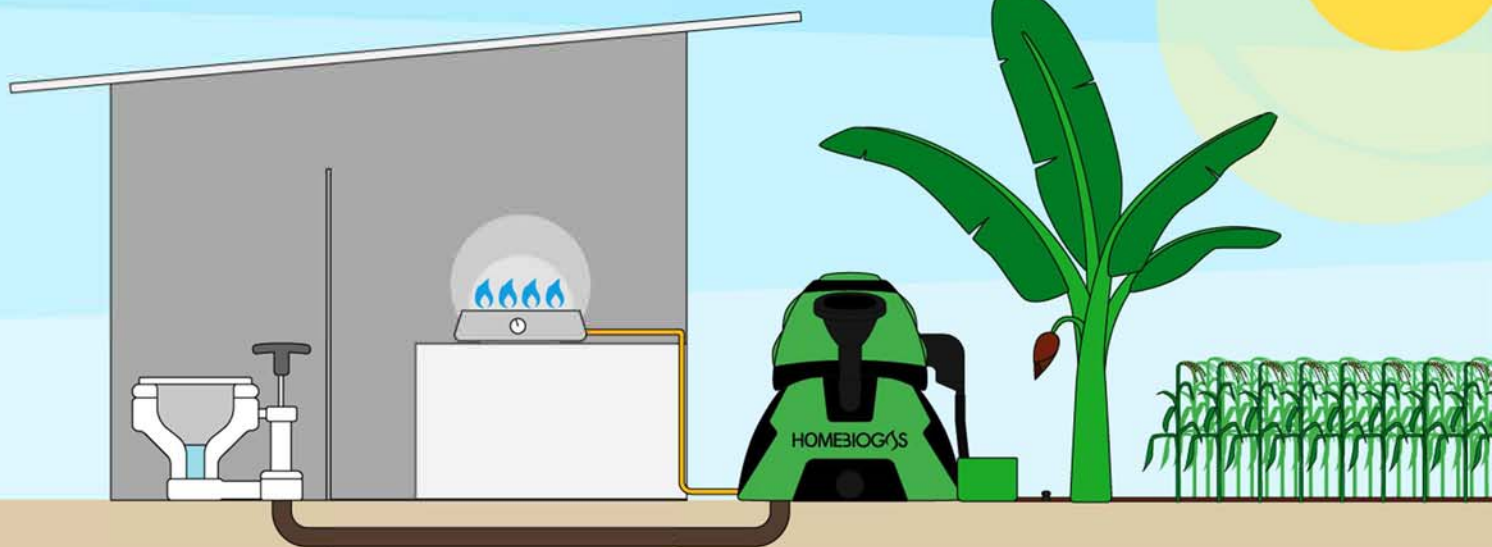

# HOMEBIOGAS<sup>TM</sup> BIO-TOILET

MANUAL, LOW-FLUSH, ECO TOILET

## MORE INFO

The Bio Toilet connects to the existing HomeBiogas 2.0 appliance to create cooking gas and fertilizer from human waste.

The Bio Toilet is a low flush toilet (uses only 1.2 liters of water per flush), that does not require running water and can utilize grey water.

It is perfect for those wishing to live off-the-grid and is a solution for underserved communities that do not have access to latrines.

Just like the HomeBiogas appliance, the toilet will be shipped in a small box. The piping and connectors needed will come in a separate a box. The kit will arrive with a simple do-it-yourself assembly so that you can connect it to your HomeBiogas 2.0 with ease.

## TOILET SPECS

**CAPACITY:**  
~15-20 flushes/ day

**DIMENSIONS:**  
470mm wide, 485mm  
deep, 345mm high

**MATERIAL:**  
White vitreous china  
bowl, enameled  
wooden seat and  
cover.  
Corrosion-resistant  
materials for fresh or  
salt water service