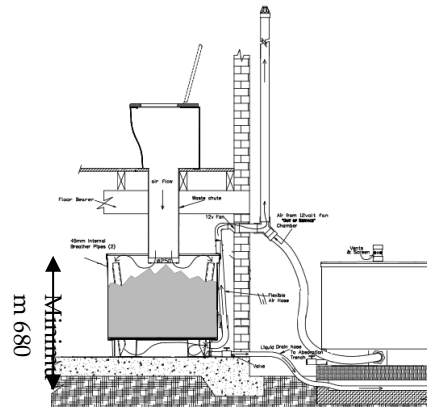

NATURE LOO CLASSIC™ 750

The Classic 750 is Australian Standards 1546.2 certified and is approved in every state in Australia. It is the most popular composting toilet on the market due to its size, sleek design and competitive price.

CLASSIC 750-3 PACKAGE INCLUDES:

- Modern fibreglass clean white hard wearing pedestal and matching seat (pictured).
- 3 x composting chambers (60 cm H x 60 cm W).
- Waste connecting chute (up to 70 cm in length as standard but additional lengths can be supplied).
- Ventilation system including a 2 x 2 watt 12 volt fan and transformer.
- Easy to follow DIY installation and maintenance manual.

Price: \$2,975 ex-Brisbane factory (incl. GST)
Capacity: 4 people on a permanent basis

CLASSIC 750-2 PACKAGE INCLUDES:

Includes all components of the Classic 750-3 but has two chambers. In cold climates we recommend the 3 package. However it is possible to start with two and add additional chambers later.